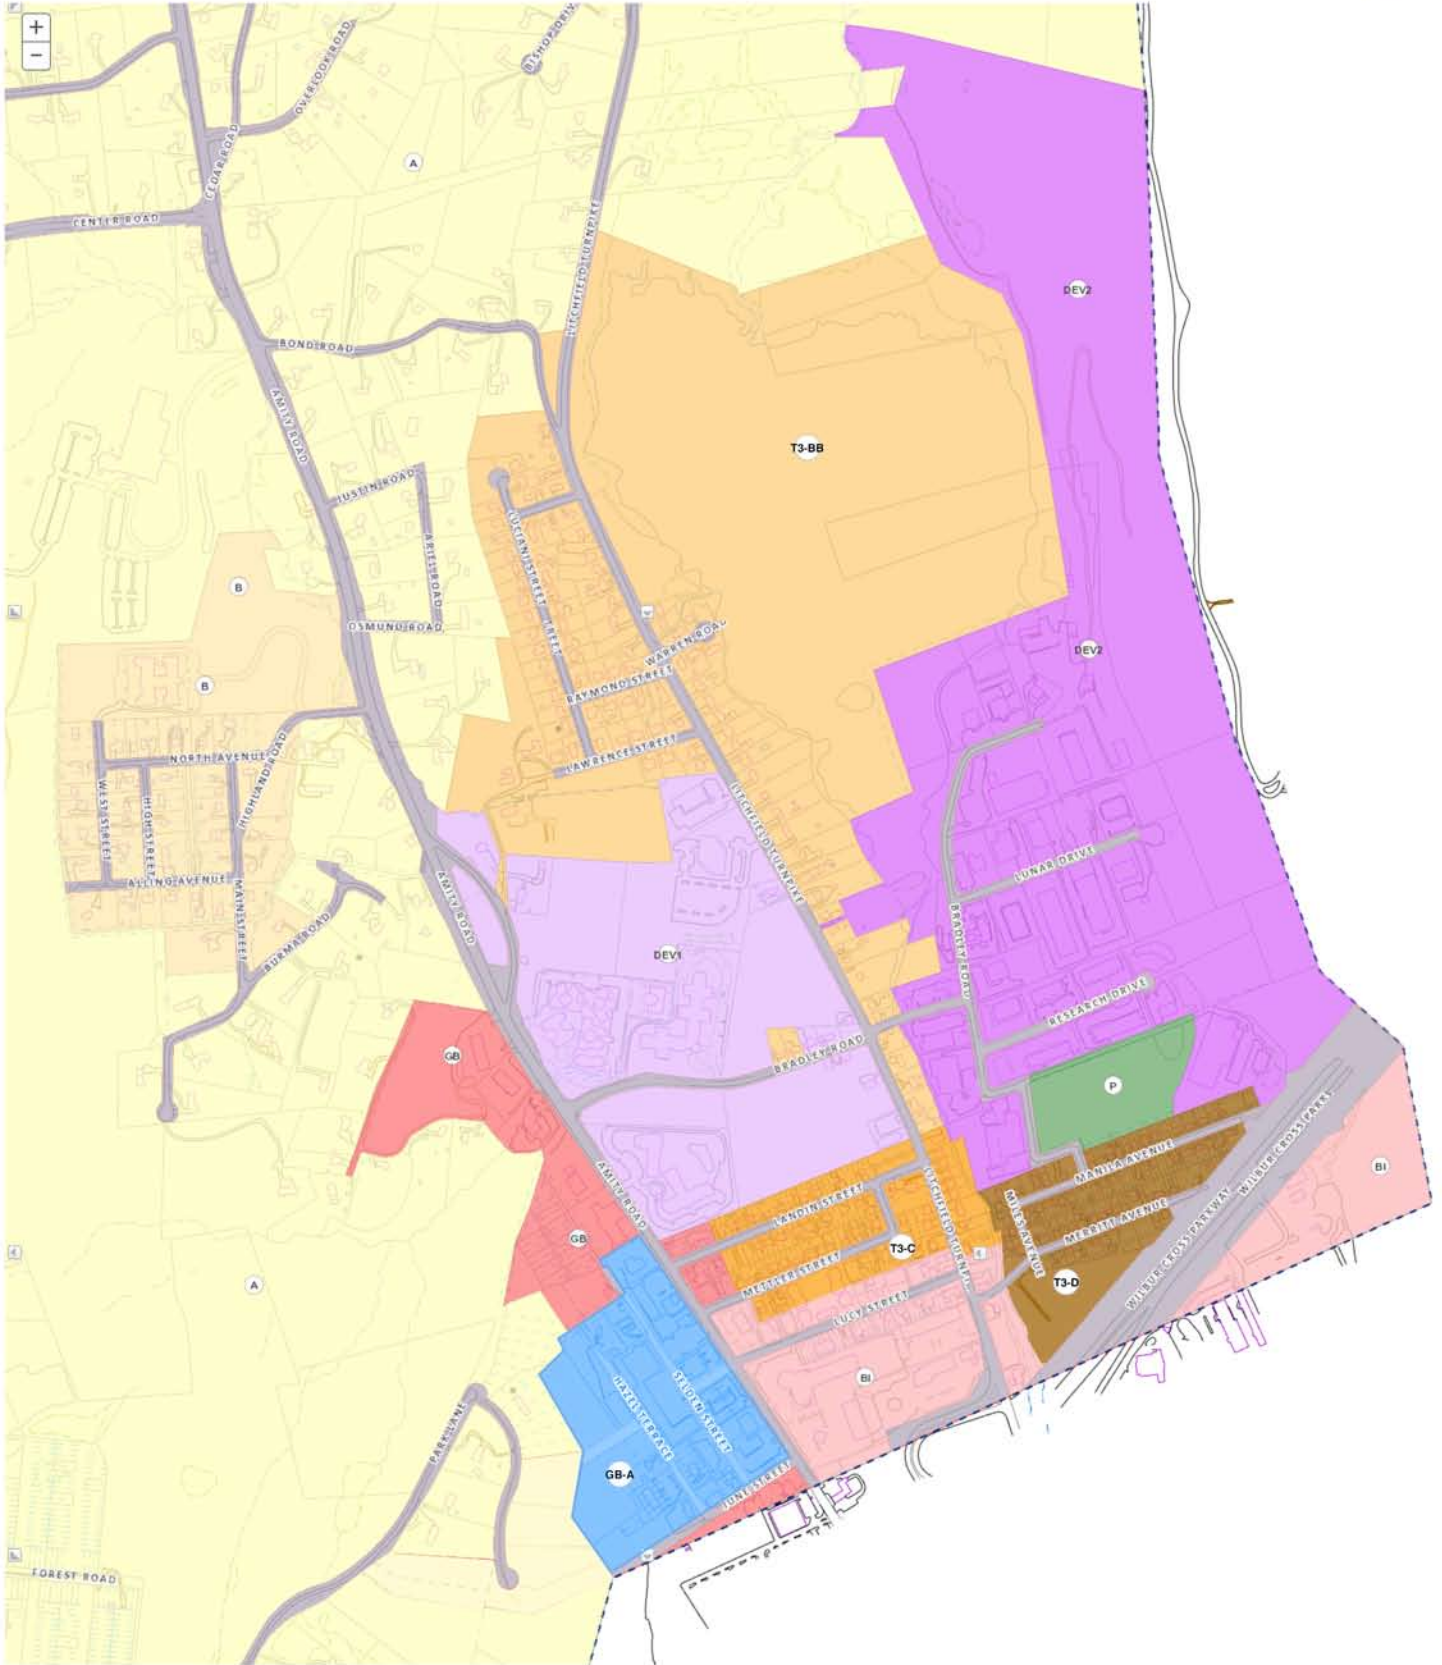

# Town of Woodbridge

Geographic Information System (GIS)

## MAP DISCLAIMER - NOTICE OF LIABILITY

This map is for assessment purposes only. It is not for legal description or conveyances. All information is subject to verification by any user. The Town of Woodbridge and its mapping contractors assume no legal responsibility for the information contained herein.

Approximate Scale: 1 inch = 1500 feet