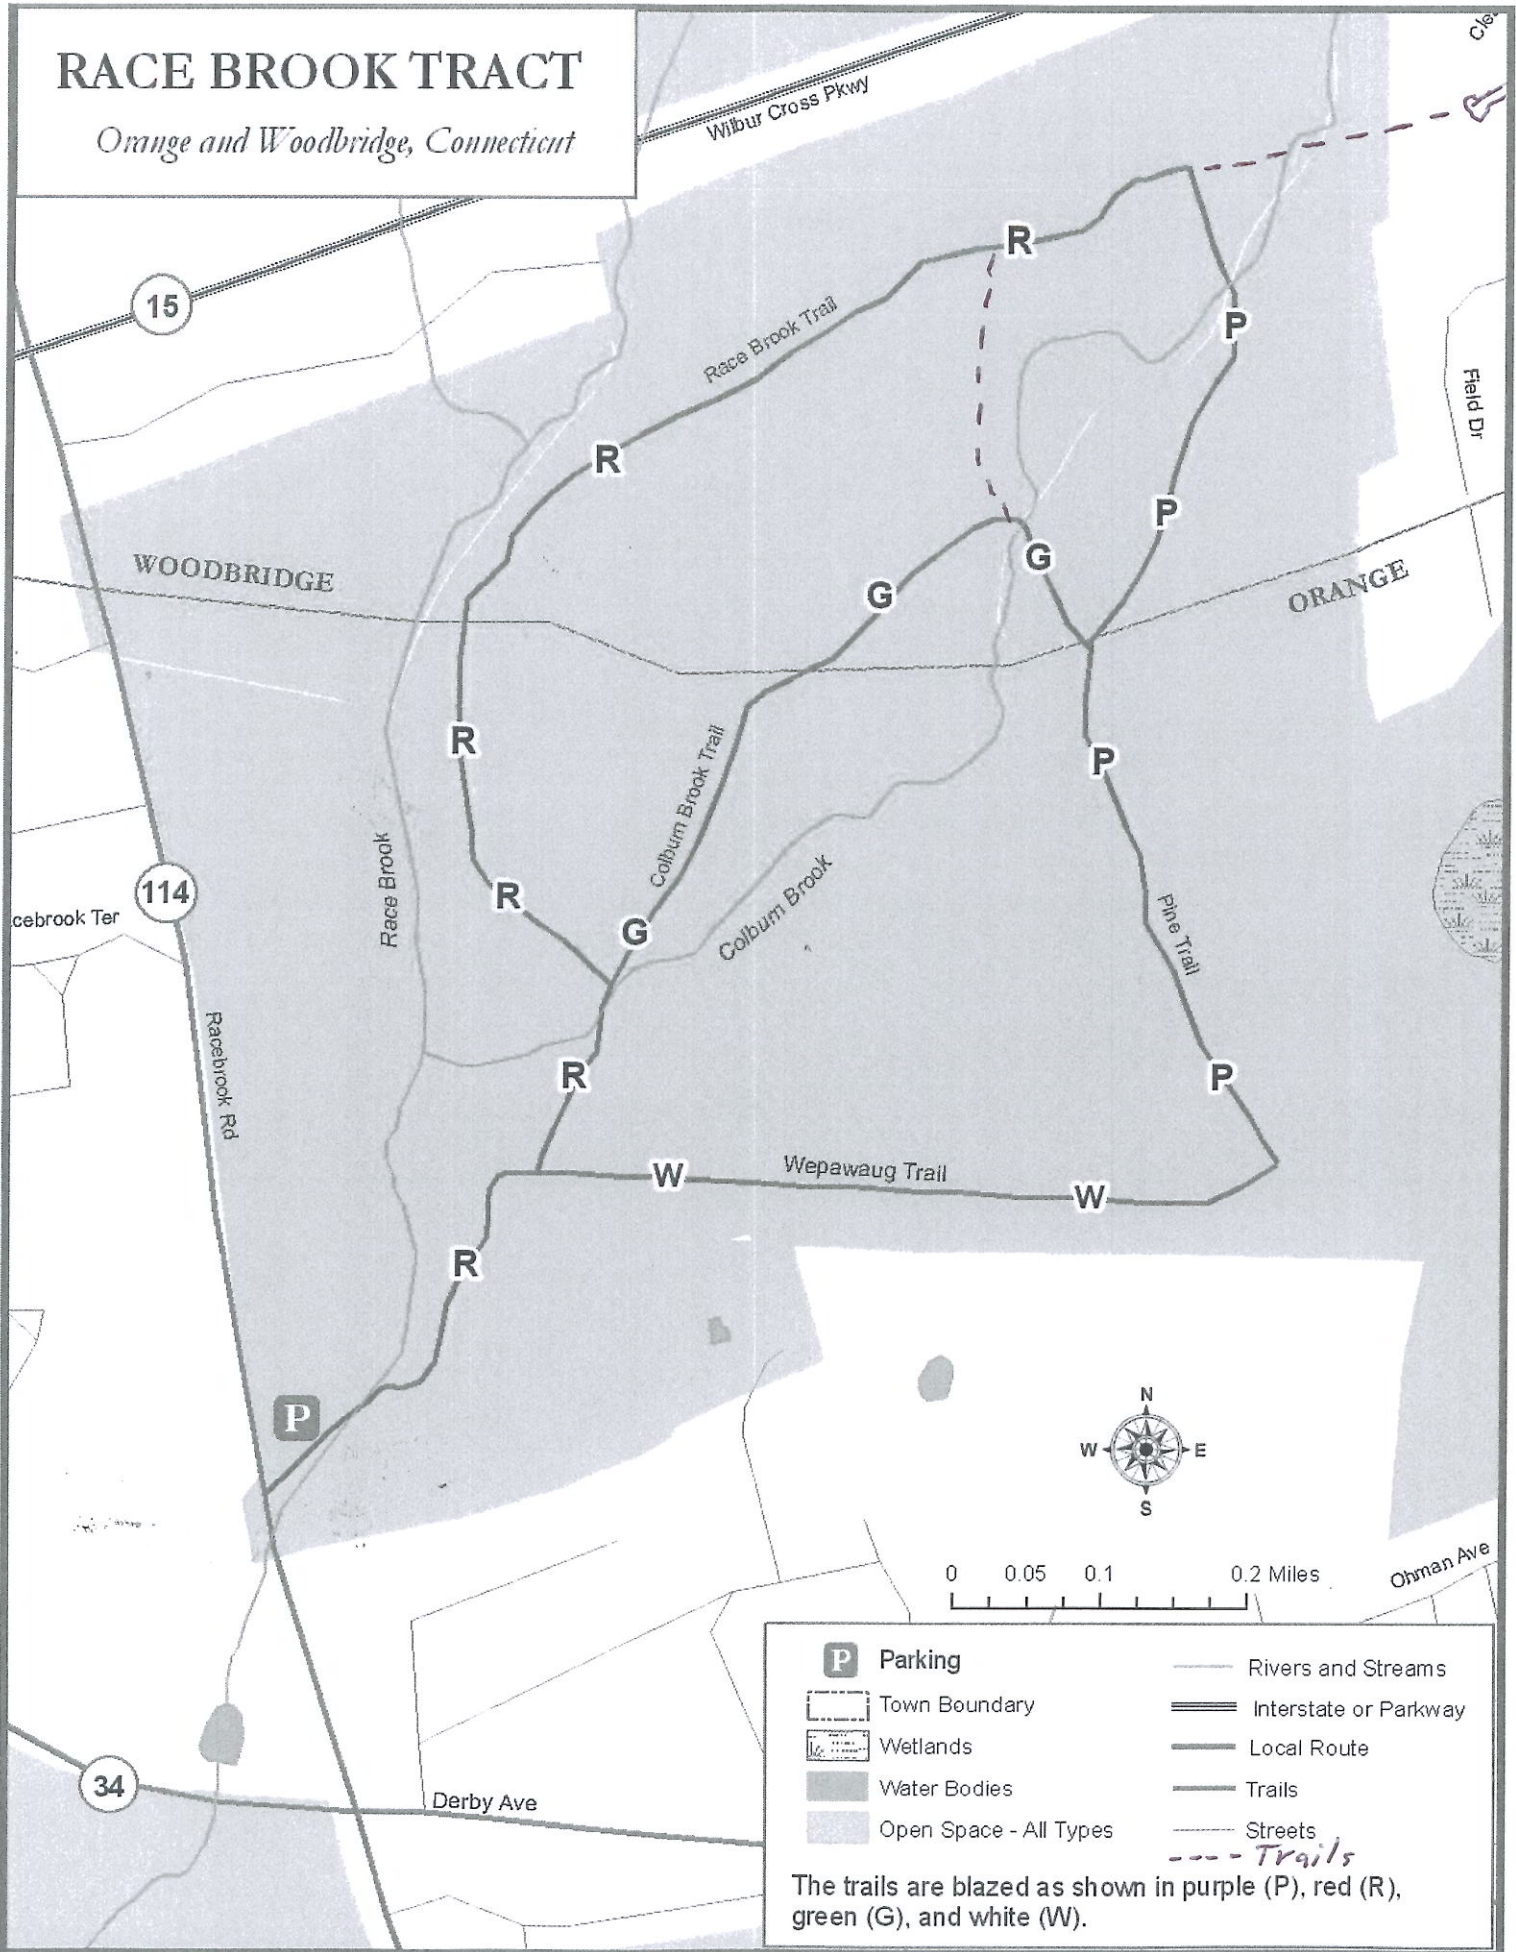

RACE BROOK TRACT

Orange and Woodbridge, Connecticut

P Parking	— Rivers and Streams
--- Town Boundary	=== Interstate or Parkway
▨ Wetlands	— Local Route
■ Water Bodies	— Trails
■ Open Space - All Types	--- Streets
	--- Trails

The trails are blazed as shown in purple (P), red (R), green (G), and white (W).