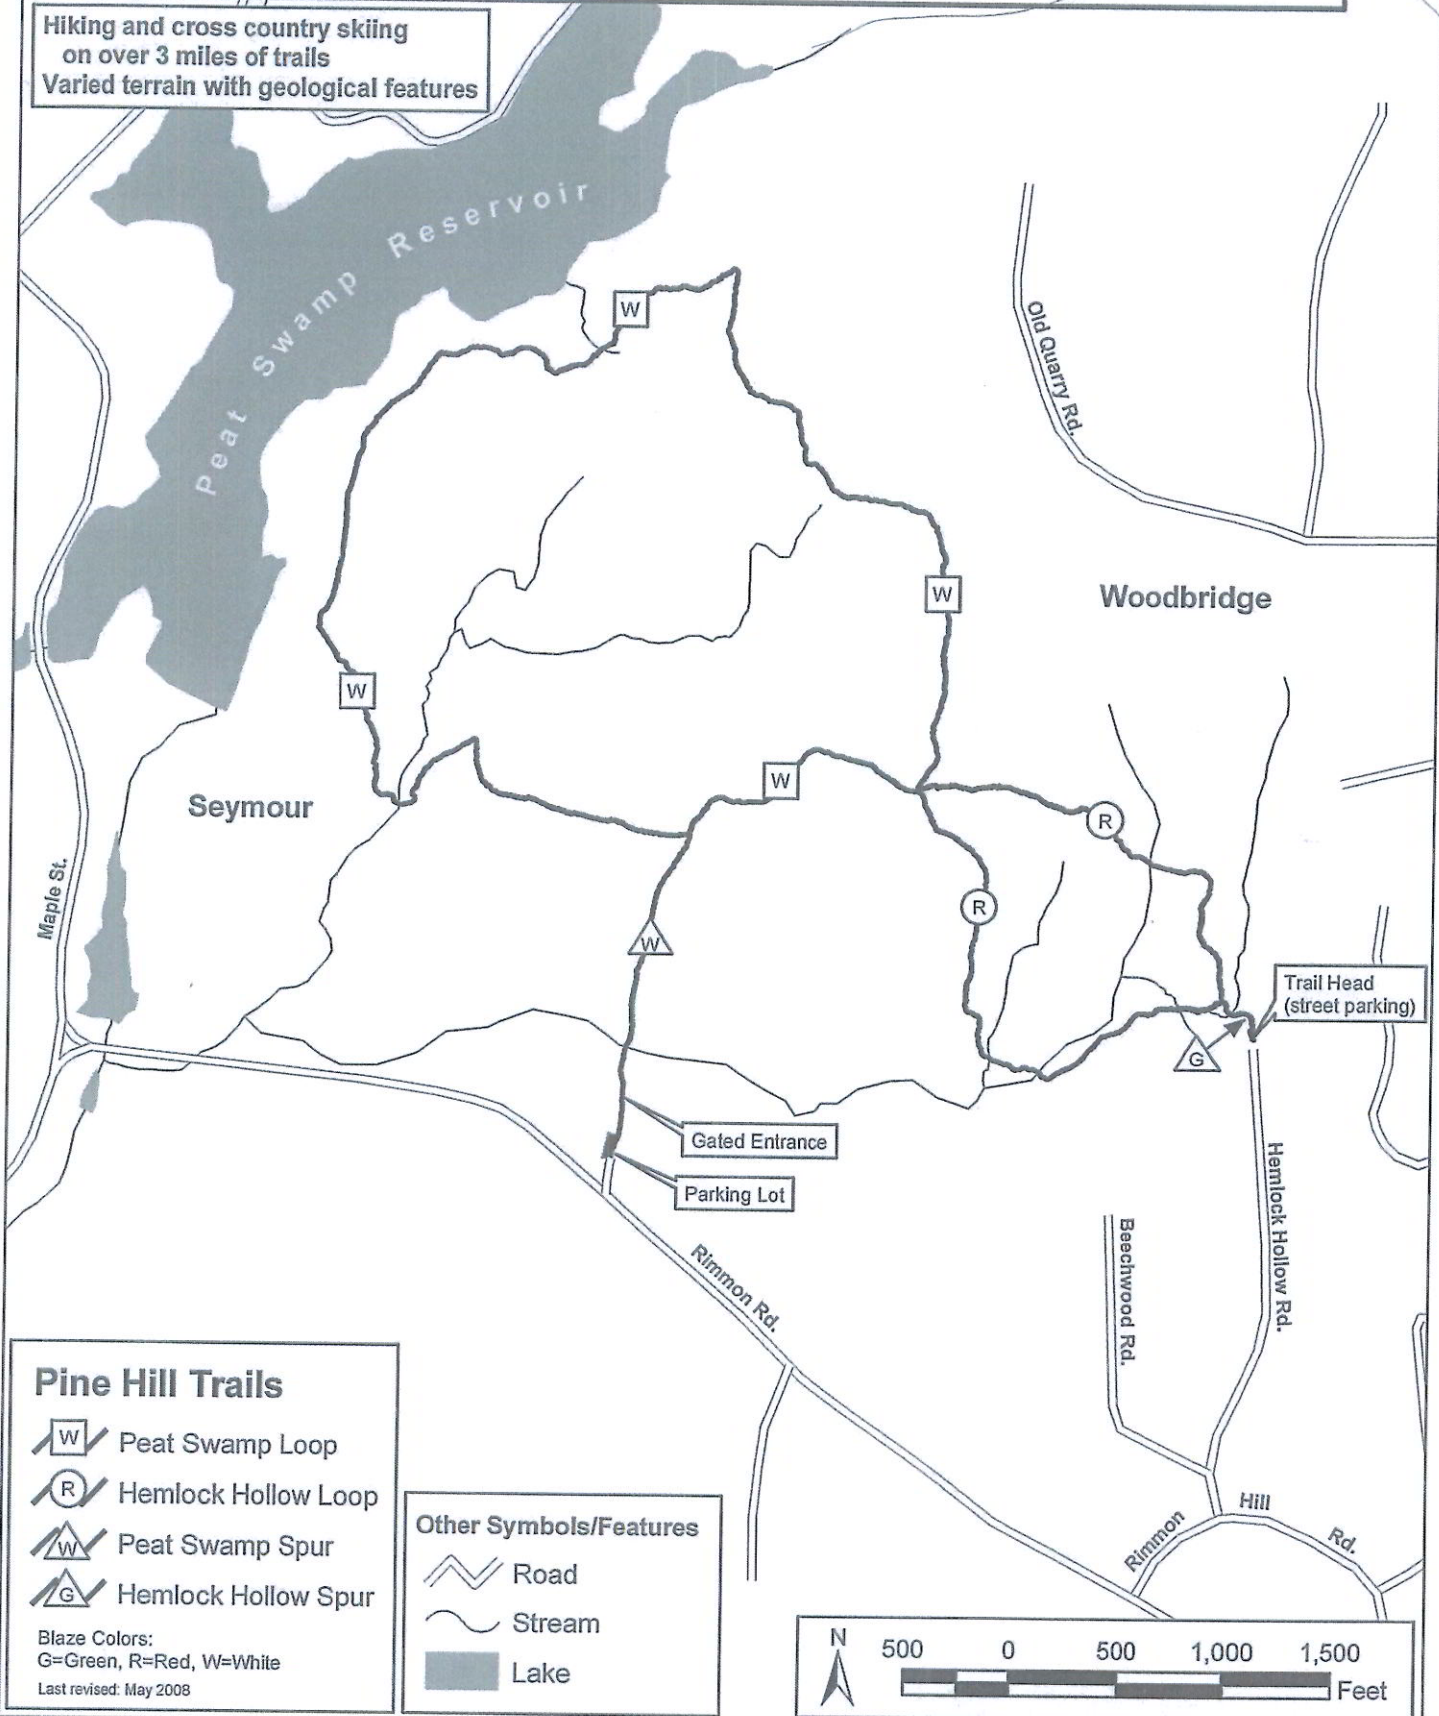

Pine Hill

Hiking and cross country skiing
on over 3 miles of trails
Varied terrain with geological features

Pine Hill Trails

-  Peat Swamp Loop
-  Hemlock Hollow Loop
-  Peat Swamp Spur
-  Hemlock Hollow Spur

Blaze Colors:
G=Green, R=Red, W=White
Last revised: May 2008

Other Symbols/Features

-  Road
-  Stream
-  Lake