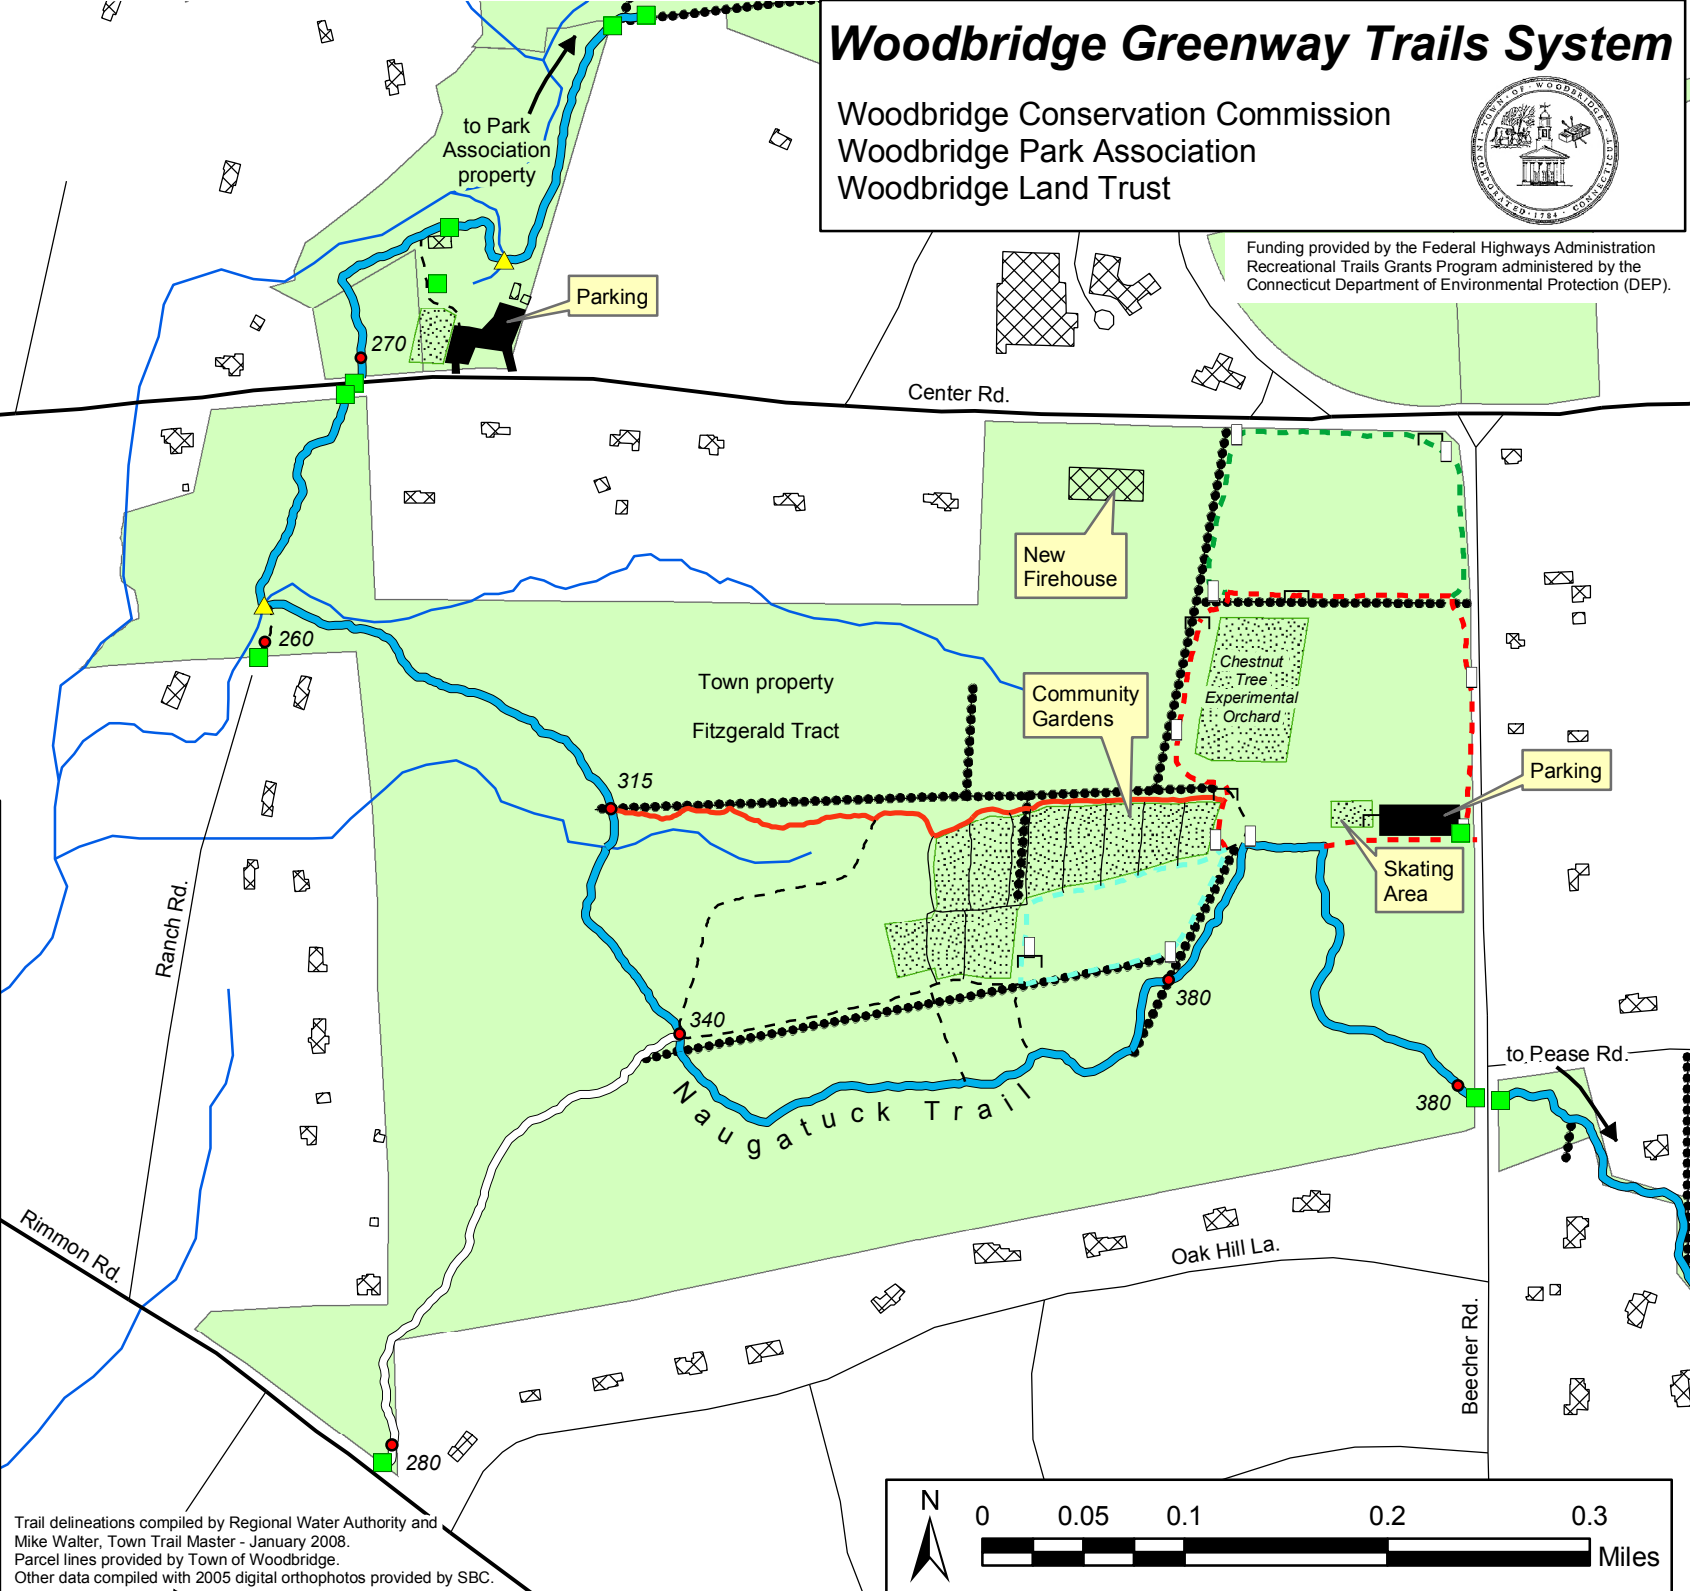

Woodbridge Greenway Trails System

Woodbridge Conservation Commission
 Woodbridge Park Association
 Woodbridge Land Trust

Funding provided by the Federal Highways Administration
 Recreational Trails Grants Program administered by the
 Connecticut Department of Environmental Protection (DEP).

Fitzgerald Tract Trails

Trail Blazes

- Blue (Naugatuck Trail)
- Red
- White
- North Cornfield Loop
- South Cornfield Loop
- West Loop
- Community Garden paths
- Other trail
- Stone walls
- ~ Streams
- Open space
- Bench
- ▲ Bridge
- Fitness station
- Trail head/Sign
- Elevation

Trail delineations compiled by Regional Water Authority and
 Mike Walter, Town Trail Master - January 2008.
 Parcel lines provided by Town of Woodbridge.
 Other data compiled with 2005 digital orthophotos provided by SBC.